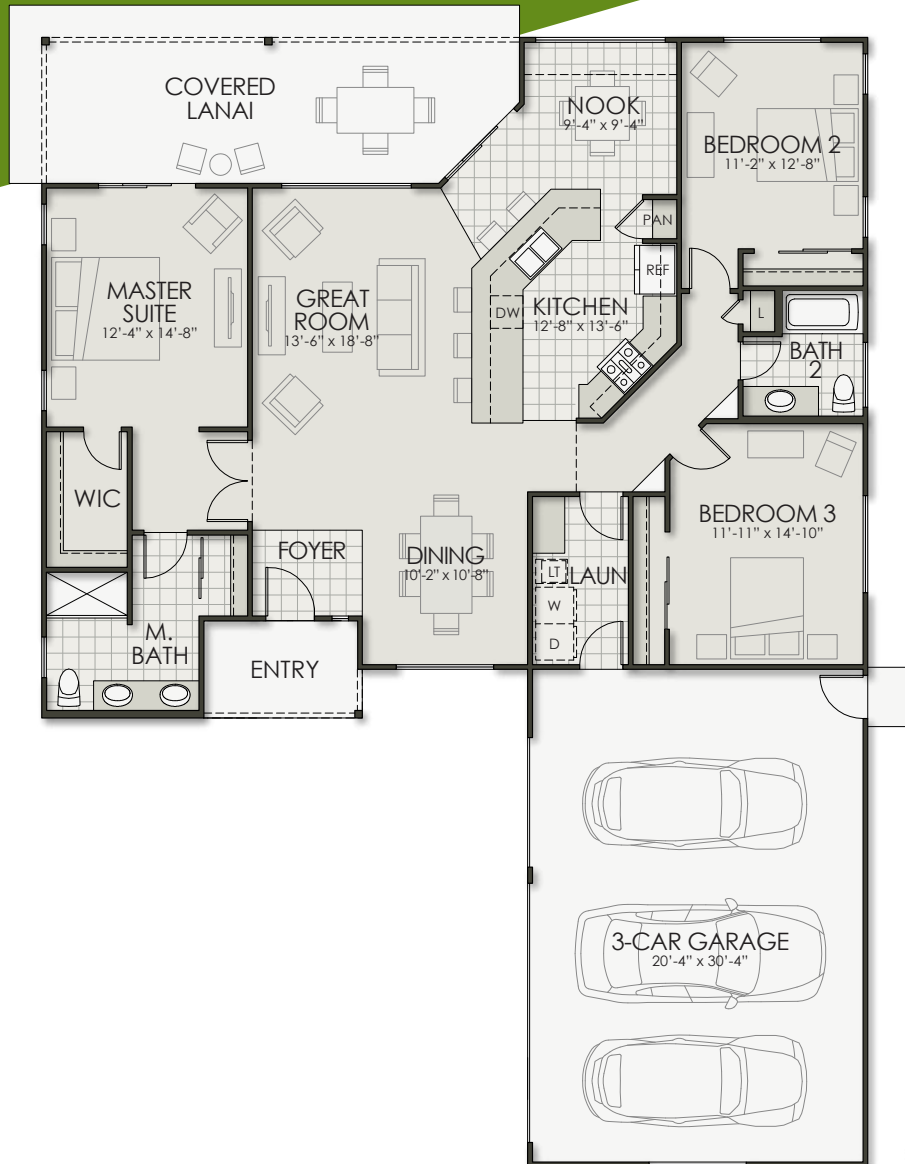

Koa

Total Area 2,775 SF

- 3 Bedroom
- 2 Bath
- 3-Car Garage

Makai Vistas
AT WAIKOLOA

Area

Living Area	1,738 SF
Entry	58 SF
Lanai	334 SF
Garage	645 SF
Total Area.....	2,775 SF

51'-0"
69'-8"

Plan 6

Koa

Total Area 2,775 SF

3 Bedroom
2 Bath
3-Car Garage

Makai Vistas
AT WAIKOLOA

Area

Living Area 1,738 SF | Entry 58 SF | Lanai 334 SF | Garage 645 SF

Total Area 2,775 SF

Plan 6