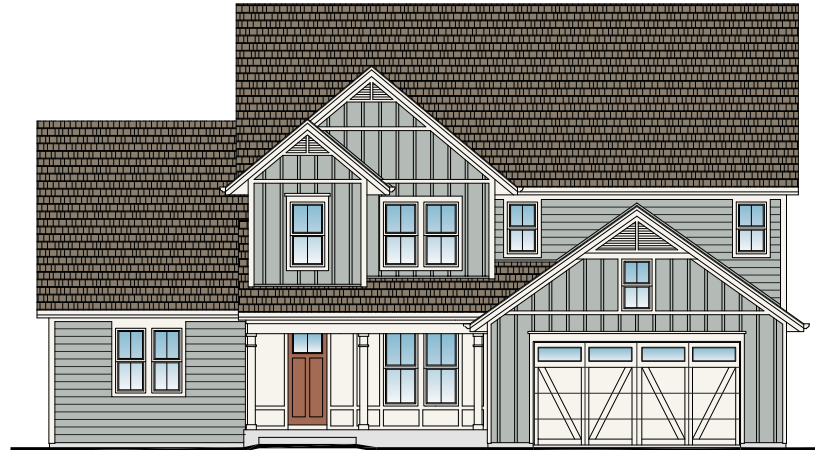

Windham

4 Bedroom | 3.5 Bath | 2 Car Garage

Homes by Towne
Wisconsin

Area

Living Area

1st Floor..... 2,431 SF
2nd Floor..... 1,211 SF

Total Living..... 3,642 SF

Garage..... 579 SF

Total Area..... 4,221 SF

Elevation I