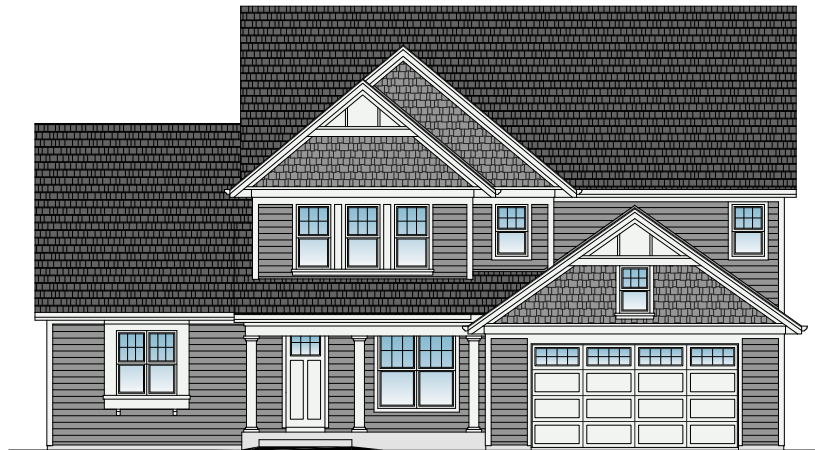

Elevation II