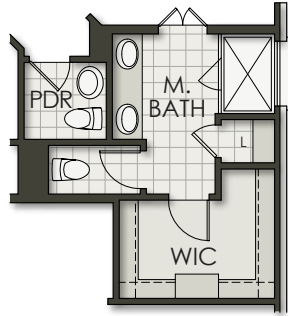

Other

- Stone fireplace with cedar mantle
- Iron stair railing
- Separate dining room with hardwood flooring and designer light fixture
- Open game room area
- Spacious laundry room with tile flooring
- Walk-in custom tiled shower and tile flooring in master bath
- Patterned tile bathtub surround and tile flooring in bath 2
- Decorative framed mirrors in all bathrooms
- Upgraded bathroom hardware and fixtures
- Upgraded door hardware
- Recessed canned lighting
- Upgraded carpeting throughout
- Desirable open concept floor plan

Homes by Towne®

Kim Burchfield
817-484-3350
kburchfield@hbtttx.com

Ray Brown
817-484-3350
rbrown@hbtttx.com
www.homesbytowne.com

Mountain Valley Lake

3100 Arbor View Drive (Lot 7-17)
 Burleson, TX 76028

Hamilton
\$340,329

OPTIONAL
 MASTER BATH

Developer reserves the right to modify floor plans, elevations, specifications, features and prices without prior notice. Square footage and room sizes are approximate. Exterior treatments, window locations and room configurations may vary with elevation. Some decorating treatments in and around the model homes may not be included in the list price and are for display purposes only. All renderings and floor plans are artistic conceptions, and are not intended to be an actual depiction of the buildings, fencing, driveways or landscaping. © 2019 Homes by Towne®