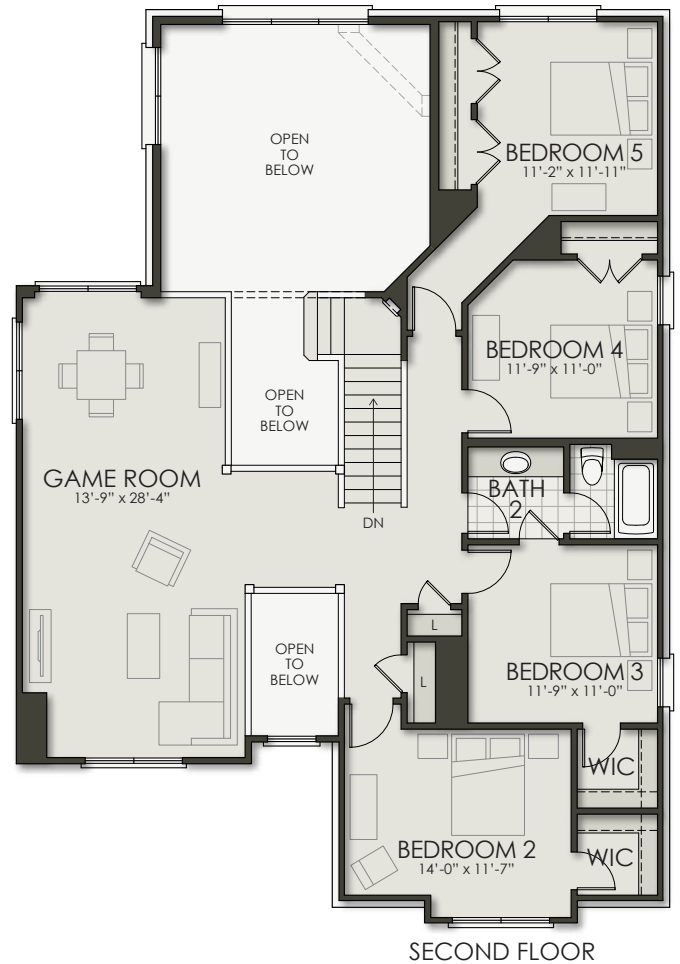

Mountain Valley Lake

3100 Arbor View Drive (Lot 7-17)
Burleson, TX 76028

Hamilton
\$340,329

Hamilton Elevation C

Available November 2019

2,917 Square Feet
Two-Story Home
5 Bedrooms
2.5 Baths
Game Room
Attached 2 Car Garage

Other

- Stone fireplace with cedar mantle
- Iron stair railing
- Separate dining room with hardwood flooring and designer light fixture
- Open game room area
- Spacious laundry room with tile flooring
- Walk-in custom tiled shower and tile flooring in master bath
- Patterned tile bathtub surround and tile flooring in bath 2
- Decorative framed mirrors in all bathrooms
- Upgraded bathroom hardware and fixtures
- Upgraded door hardware
- Recessed canned lighting
- Upgraded carpeting throughout
- Desirable open concept floor plan

Homes by Towne®

Kim Burchfield
817-484-3350
kburchfield@hbtttx.com

Ray Brown
817-484-3350
rbrown@hbtttx.com
www.homesbytowne.com

Mountain Valley Lake

3100 Arbor View Drive (Lot 7-17)
 Burleson, TX 76028

Hamilton
\$340,329

OPTIONAL
 MASTER BATH

Developer reserves the right to modify floor plans, elevations, specifications, features and prices without prior notice. Square footage and room sizes are approximate. Exterior treatments, window locations and room configurations may vary with elevation. Some decorating treatments in and around the model homes may not be included in the list price and are for display purposes only. All renderings and floor plans are artistic conceptions, and are not intended to be an actual depiction of the buildings, fencing, driveways or landscaping. © 2019 Homes by Towne®