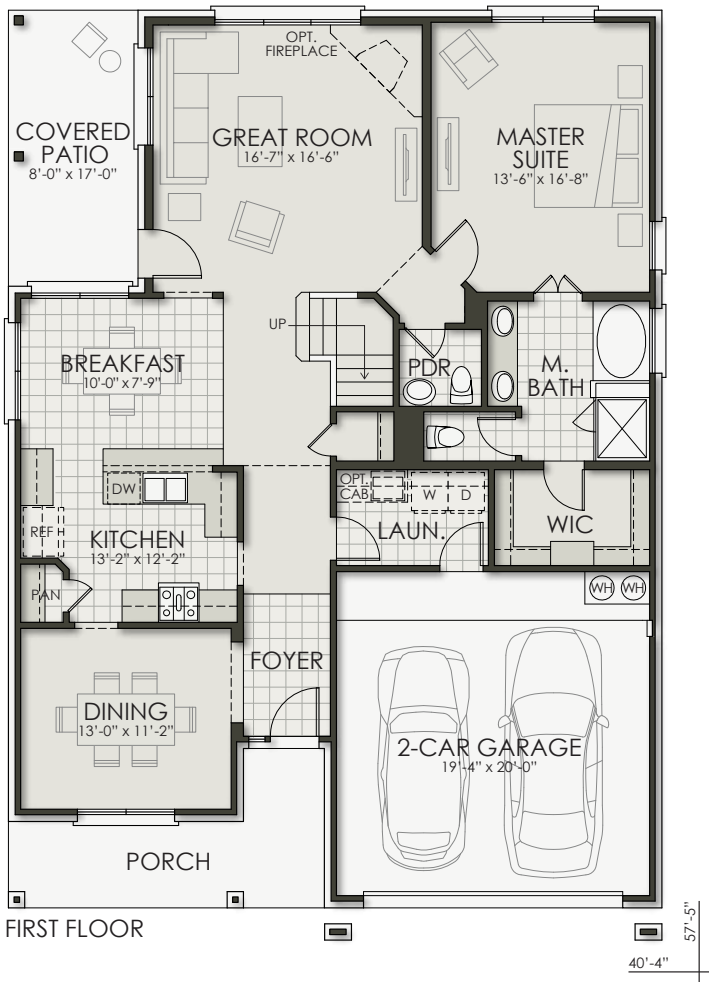

Mountain Valley Lake

3100 Arbor View Drive (Lot 7-17)
Burleson, TX 76028

Hamilton
\$340,329

Hamilton Elevation C

Available November 2019

2,917 Square Feet
Two-Story Home
5 Bedrooms
2.5 Baths
Game Room
Attached 2 Car Garage

Other

- Stone fireplace with cedar mantle
- Iron stair railing
- Separate dining room with hardwood flooring and designer light fixture
- Open game room area
- Spacious laundry room with tile flooring
- Walk-in custom tiled shower and tile flooring in master bath
- Patterned tile bathtub surround and tile flooring in bath 2
- Decorative framed mirrors in all bathrooms
- Upgraded bathroom hardware and fixtures
- Upgraded door hardware
- Recessed canned lighting
- Upgraded carpeting throughout
- Desirable open concept floor plan

Homes by Towne®

Kim Burchfield
817-484-3350
kburchfield@hbtttx.com

Ray Brown
817-484-3350
rbrown@hbtttx.com
www.homesbytowne.com

Mountain Valley Lake

3100 Arbor View Drive (Lot 7-17)
 Burleson, TX 76028

Hamilton
\$340,329

OPTIONAL
 MASTER BATH

Developer reserves the right to modify floor plans, elevations, specifications, features and prices without prior notice. Square footage and room sizes are approximate. Exterior treatments, window locations and room configurations may vary with elevation. Some decorating treatments in and around the model homes may not be included in the list price and are for display purposes only. All renderings and floor plans are artistic conceptions, and are not intended to be an actual depiction of the buildings, fencing, driveways or landscaping. © 2019 Homes by Towne®