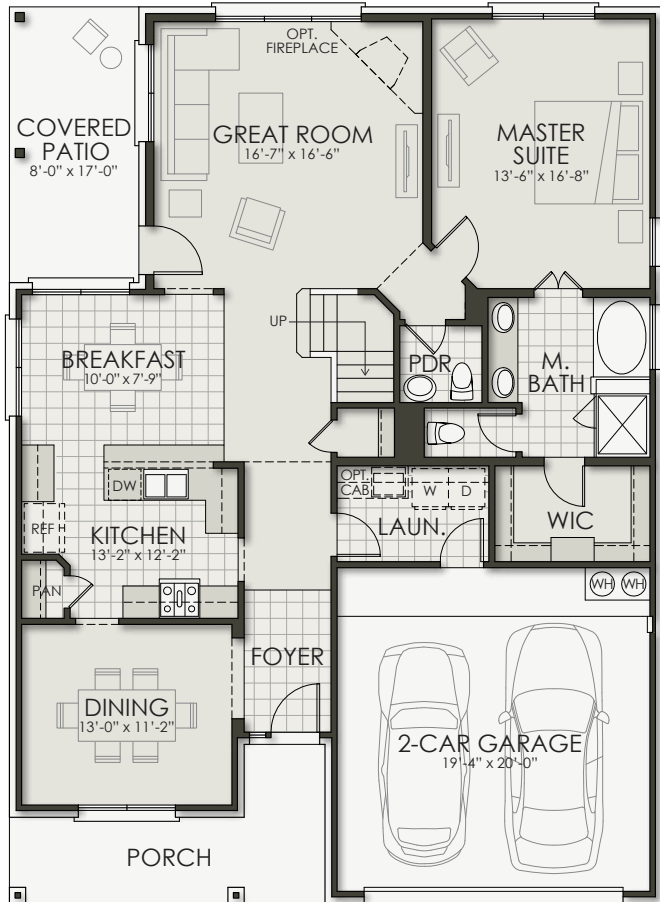

Mountain Valley Lake

3100 Arbor View Drive (Lot 7-17)
Burleson, TX 76028

Hamilton
\$340,329

Hamilton Elevation C Available Now

2,917 Square Feet
Two-Story Home
4 Bedrooms
3.5 Baths
Game Room
Attached 2 Car Garage

Other

- Stone fireplace with cedar mantle
- Iron stair railing
- Separate dining room with hardwood flooring and designer light fixture
- Open game room area
- Spacious laundry room with tile flooring
- Walk-in custom tiled shower and tile flooring in master bath
- Patterned tile bathtub surround and tile flooring in bath 2
- Decorative framed mirrors in all bathrooms
- Upgraded bathroom hardware and fixtures
- Upgraded door hardware
- Recessed canned lighting
- Upgraded carpeting throughout
- Desirable open concept floor plan

Homes by Towne®

Kim Burchfield
817-484-3350
kburchfield@hbtttx.com

Ray Brown
817-484-3350
rbrown@hbtttx.com
www.homesbytowne.com

Mountain Valley Lake

3100 Arbor View Drive (Lot 7-17)
 Burleson, TX 76028

Hamilton
 \$340,329

FIRST FLOOR

SECOND FLOOR

Developer reserves the right to modify floor plans, elevations, specifications, features and prices without prior notice. Square footage and room sizes are approximate. Exterior treatments, window locations and room configurations may vary with elevation. Some decorating treatments in and around the model homes may not be included in the list price and are for display purposes only. All renderings and floor plans are artistic conceptions, and are not intended to be an actual depiction of the buildings, fencing, driveways or landscaping. © 2019 Homes by Towne®