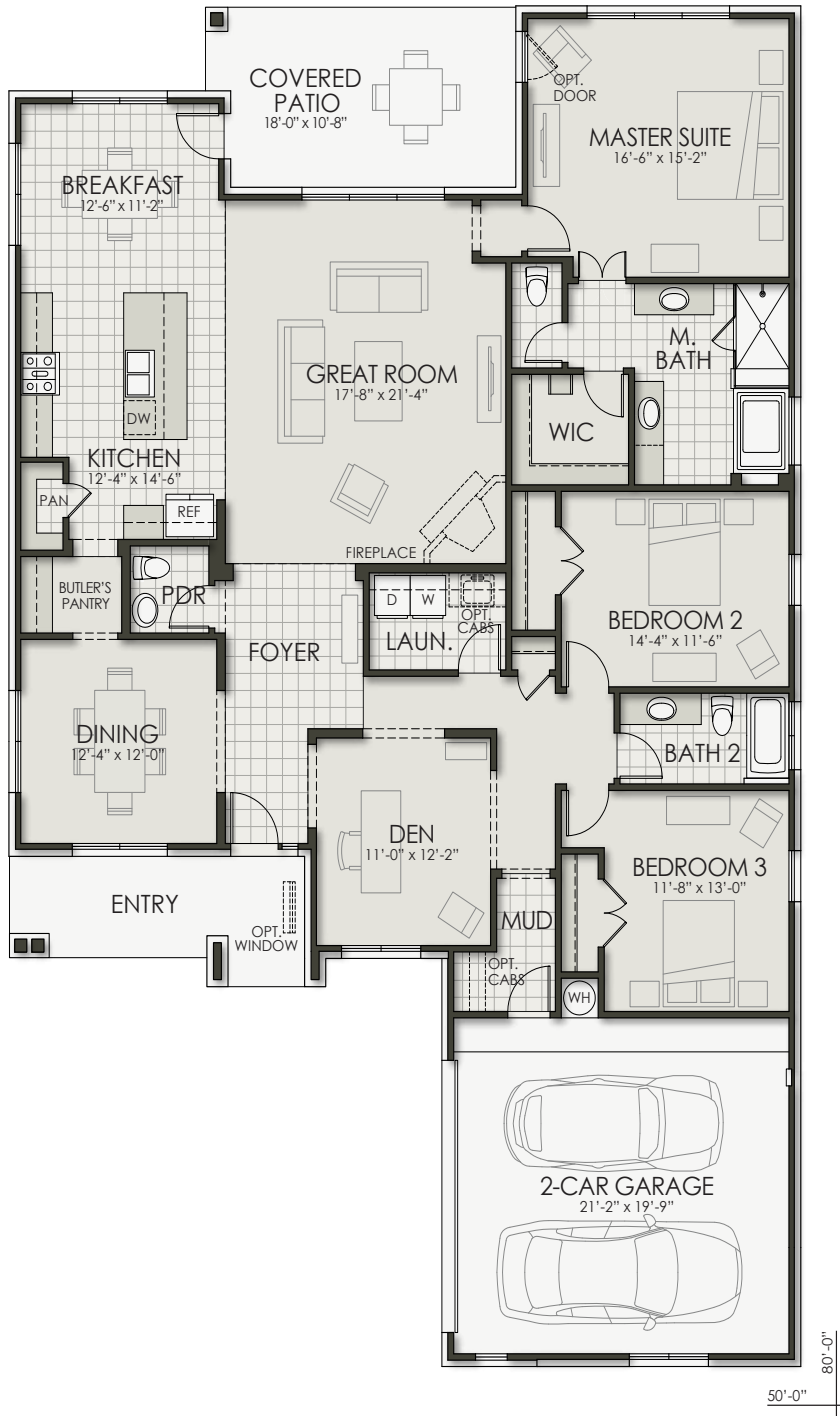

Mountain Valley Lake

3428 Greenway Drive (Lot 7-35)
Burleson, TX 76028

Bristol
$308,089

Developer reserves the right to modify floor plans, elevations, specifications, features and prices without prior notice. Square footage and room sizes are approximate. Exterior treatments, window locations and room configurations may vary with elevation. Some decorating treatments in and around the model homes may not be included in the list price and are for display purposes only. All renderings and floor plans are artistic conceptions, and are not intended to be an actual depiction of the buildings, fencing, driveways or landscaping. © 2017 Homes by Towne®

06/12/18

Kim Burchfield
817-484-3350
kim.burchfield@tx.homesbytowne.com

Ray Brown
817-484-3350
ray.brown@tx.homesbytowne.com
www.homesbytowne.com