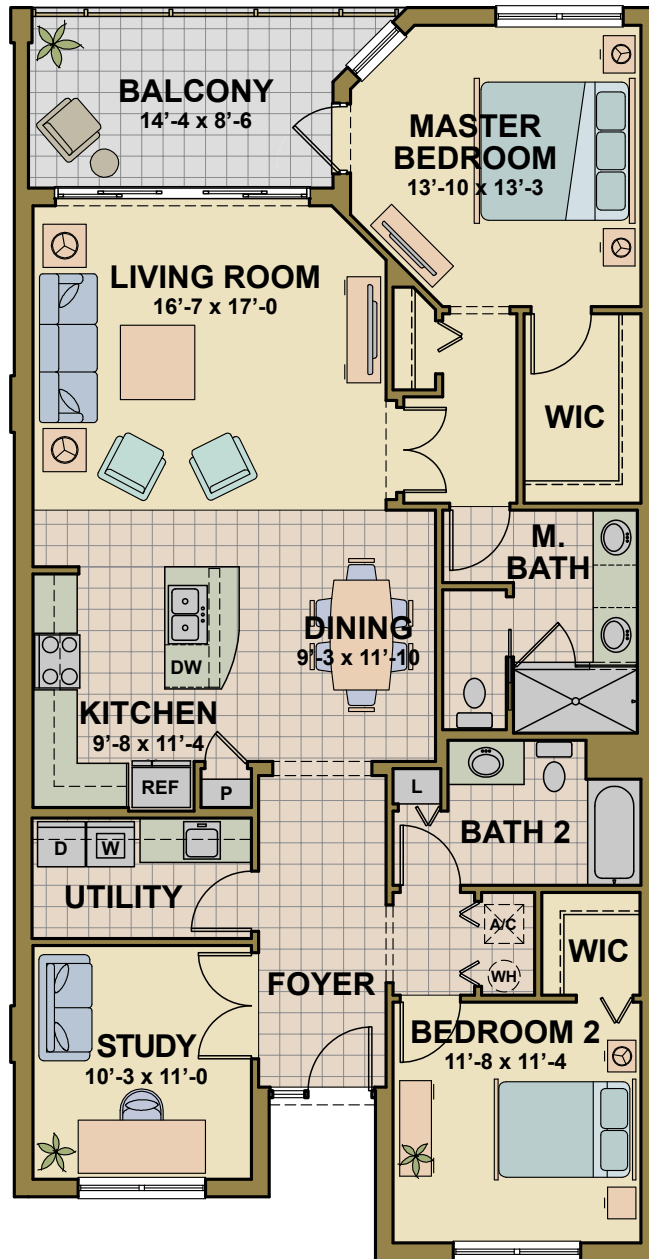

BARBADOS

2 Bedroom | 2 Bath | Study

Living Area 1,460 SF | Balcony 128 SF | Total Area 1,588 SF

Developed by The Waterfront at Main Street LLC

Floor plans, specifications, and prices are subject to change without notice. Square footage and room sizes are approximate. Some decorating treatments in and around the model homes are not included in the list price. All renderings and floor plans are artist's conceptions and are not intended to be an actual depiction of the buildings, fencing, driveways or landscaping. © 2015 Homes by Towne®