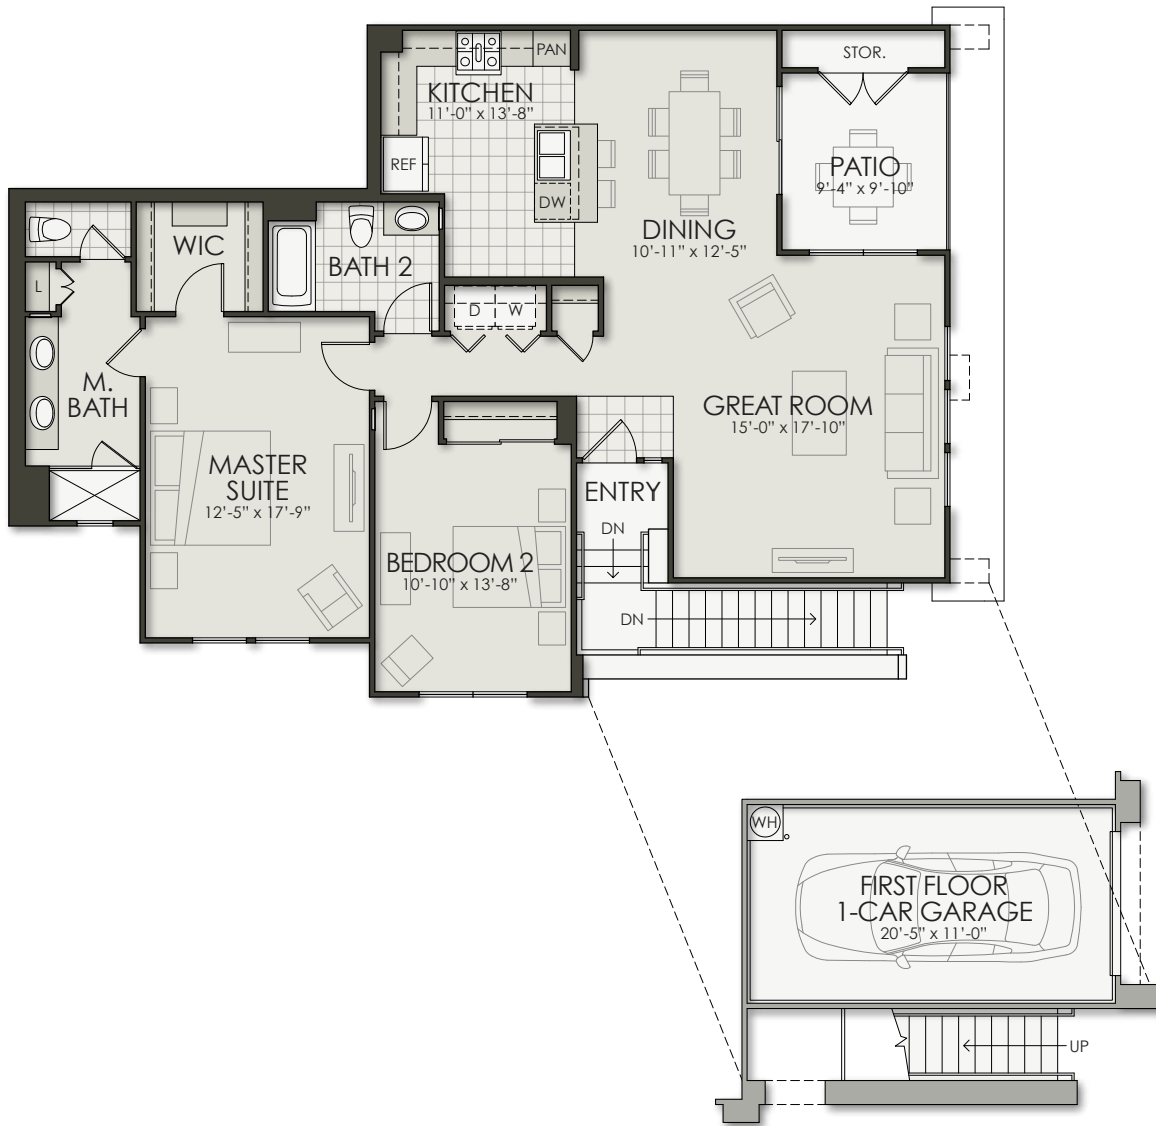

DESERT VILLAGE AT SONORAN FOOTHILLS

Floor Plan A

1,366 square feet
2 bedrooms
2 baths

FLOOR PLAN A

Developer reserves the right to modify floor plans, elevations, specifications, features and prices without prior notice. Square footage and room sizes are approximate. Exterior treatments, window locations and room configurations may vary with elevation. Some decorating treatments in and around the model homes may not be included in the list price and are for display purposes only. All renderings and floor plans are artistic conceptions, and are not intended to be an actual depiction of the buildings, fencing, driveways or landscaping. © 2016 Homes by Towne®