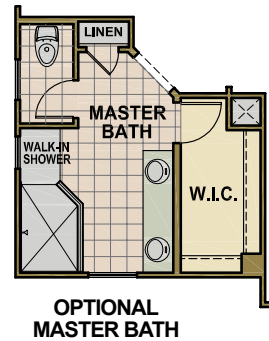

Sierra

2,437 square feet
4 bedrooms
2 1/2 baths

SIERRA FLOOR PLAN

Developer reserves the right to make modifications in prices, materials, plans and specifications without prior notice. Exterior treatments, window locations and room configurations may vary with elevation. Renderings and floor plans are artistic conceptions and may not accurately depict the home as built.

Sierra

2,437 square feet
4 bedrooms
2 1/2 baths

Craftsman

Spanish Eclectic

Tuscan

SIERRA ELEVATIONS

Developer reserves the right to make modifications in prices, materials, plans and specifications without prior notice. Exterior treatments, window locations and room configurations may vary with elevation. Renderings and floor plans are artistic conceptions and may not accurately depict the home as built.