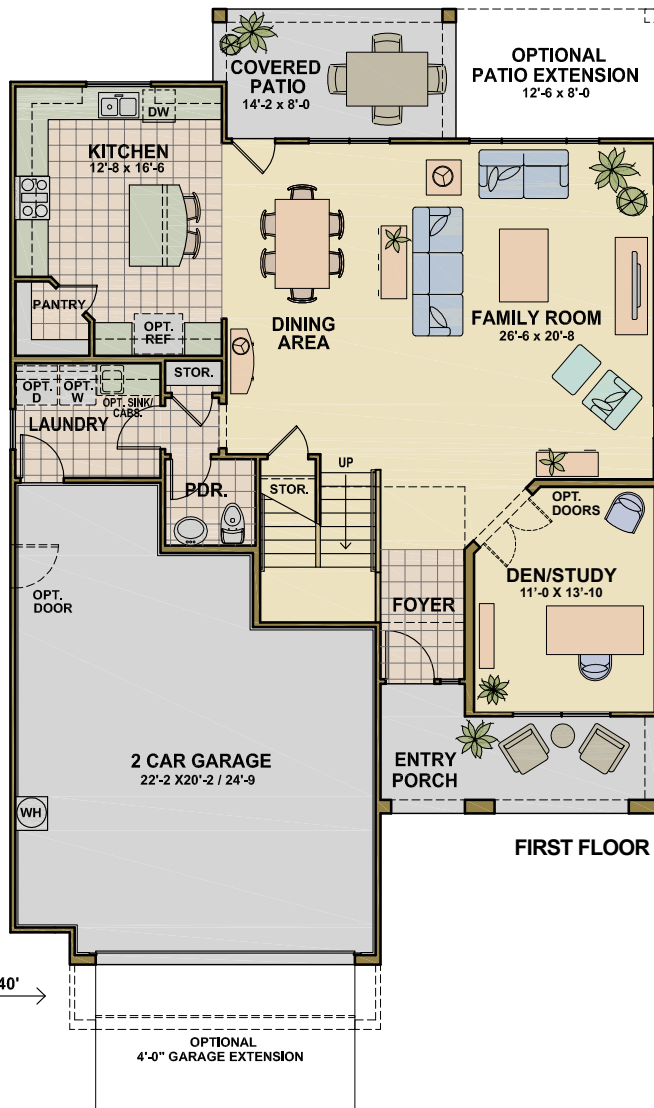

Sierra

2,437 square feet
4 bedrooms
2 1/2 baths

SIERRA FLOOR PLAN

Developer reserves the right to make modifications in prices, materials, plans and specifications without prior notice. Exterior treatments, window locations and room configurations may vary with elevation. Renderings and floor plans are artistic conceptions and may not accurately depict the home as built.

Sierra

2,437 square feet
4 bedrooms
2 1/2 baths

Craftsman

Spanish Eclectic

Tuscan

SIERRA ELEVATIONS

Developer reserves the right to make modifications in prices, materials, plans and specifications without prior notice. Exterior treatments, window locations and room configurations may vary with elevation. Renderings and floor plans are artistic conceptions and may not accurately depict the home as built.