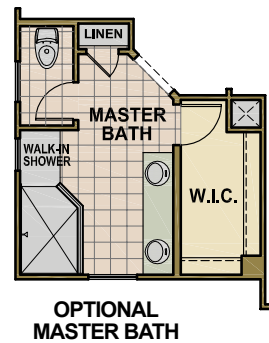

Sierra

2,437 square feet
4 bedrooms
2 1/2 baths

SIERRA FLOOR PLAN

Developer reserves the right to make modifications in prices, materials, plans and specifications without prior notice. Exterior treatments, window locations and room configurations may vary with elevation. Renderings and floor plans are artistic conceptions and may not accurately depict the home as built.

Sierra

2,437 square feet
4 bedrooms
2 1/2 baths

Craftsman

Spanish Eclectic

Tuscan

SIERRA ELEVATIONS

Developer reserves the right to make modifications in prices, materials, plans and specifications without prior notice. Exterior treatments, window locations and room configurations may vary with elevation. Renderings and floor plans are artistic conceptions and may not accurately depict the home as built.