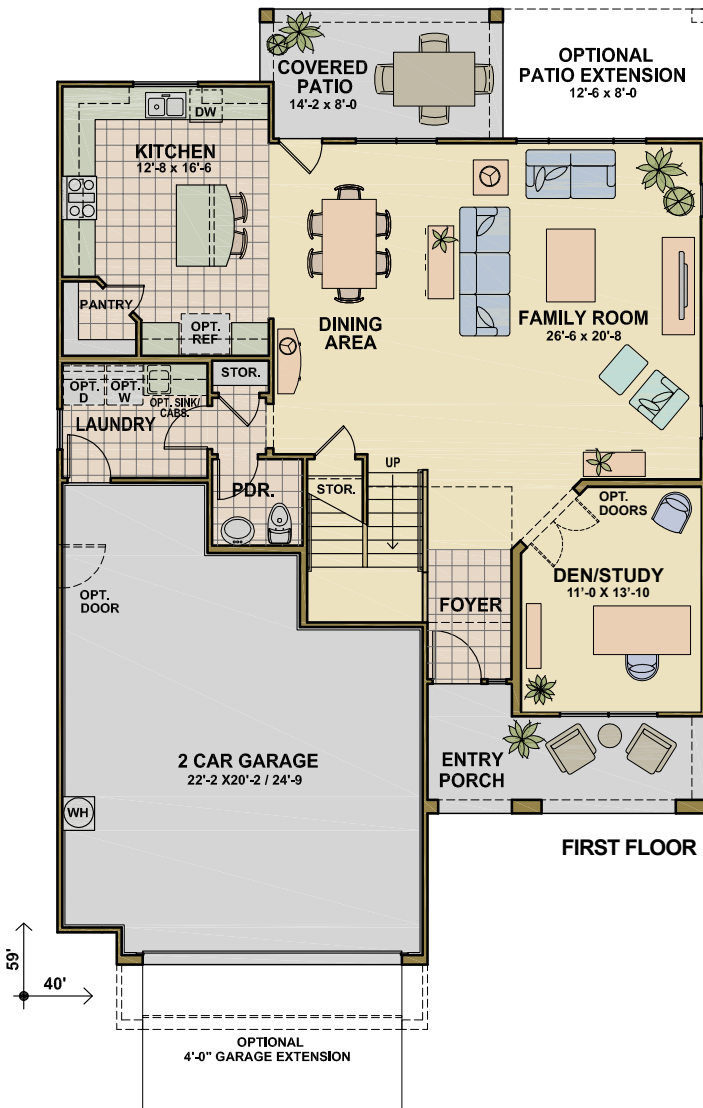

Sierra

2,437 square feet
4 bedrooms
2 1/2 baths

SIERRA FLOOR PLAN

Developer reserves the right to make modifications in prices, materials, plans and specifications without prior notice. Exterior treatments, window locations and room configurations may vary with elevation. Renderings and floor plans are artistic conceptions and may not accurately depict the home as built.

Sierra

2,437 square feet
4 bedrooms
2 1/2 baths

Craftsman

Spanish Eclectic

Tuscan

SIERRA ELEVATIONS

Developer reserves the right to make modifications in prices, materials, plans and specifications without prior notice. Exterior treatments, window locations and room configurations may vary with elevation. Renderings and floor plans are artistic conceptions and may not accurately depict the home as built.