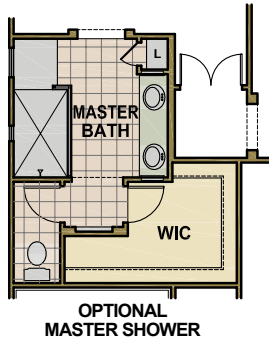

# Mesquite Trails

Seneca

2,089 square feet  
3 bedrooms  
2 baths

SENECA FLOOR PLAN

Developer reserves the right to make modifications in prices, materials, plans and specifications without prior notice. Exterior treatments, window locations and room configurations may vary with elevation. Renderings and floor plans are artistic conceptions and may not accurately depict the home as built.

## Seneca

2,089 square feet  
3 bedrooms  
2 baths

Craftsman

Spanish Eclectic

Tuscan

*Developer reserves the right to make modifications in prices, materials, plans and specifications without prior notice. Exterior treatments, window locations and room configurations may vary with elevation. Renderings and floor plans are artistic conceptions and may not accurately depict the home as built.*