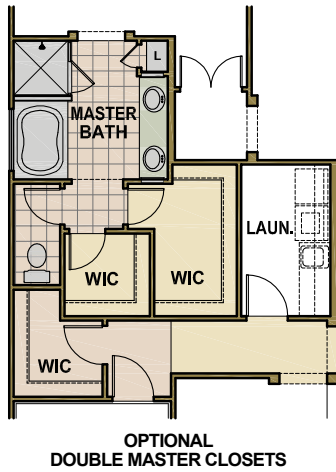

# Mesquite Trails

Seneca

2,089 square feet  
3 bedrooms  
2 baths

SENECA FLOOR PLAN

Developer reserves the right to make modifications in prices, materials, plans and specifications without prior notice. Exterior treatments, window locations and room configurations may vary with elevation. Renderings and floor plans are artistic conceptions and may not accurately depict the home as built.

## Seneca

2,089 square feet  
3 bedrooms  
2 baths

Craftsman

Spanish Eclectic

Tuscan

*Developer reserves the right to make modifications in prices, materials, plans and specifications without prior notice. Exterior treatments, window locations and room configurations may vary with elevation. Renderings and floor plans are artistic conceptions and may not accurately depict the home as built.*