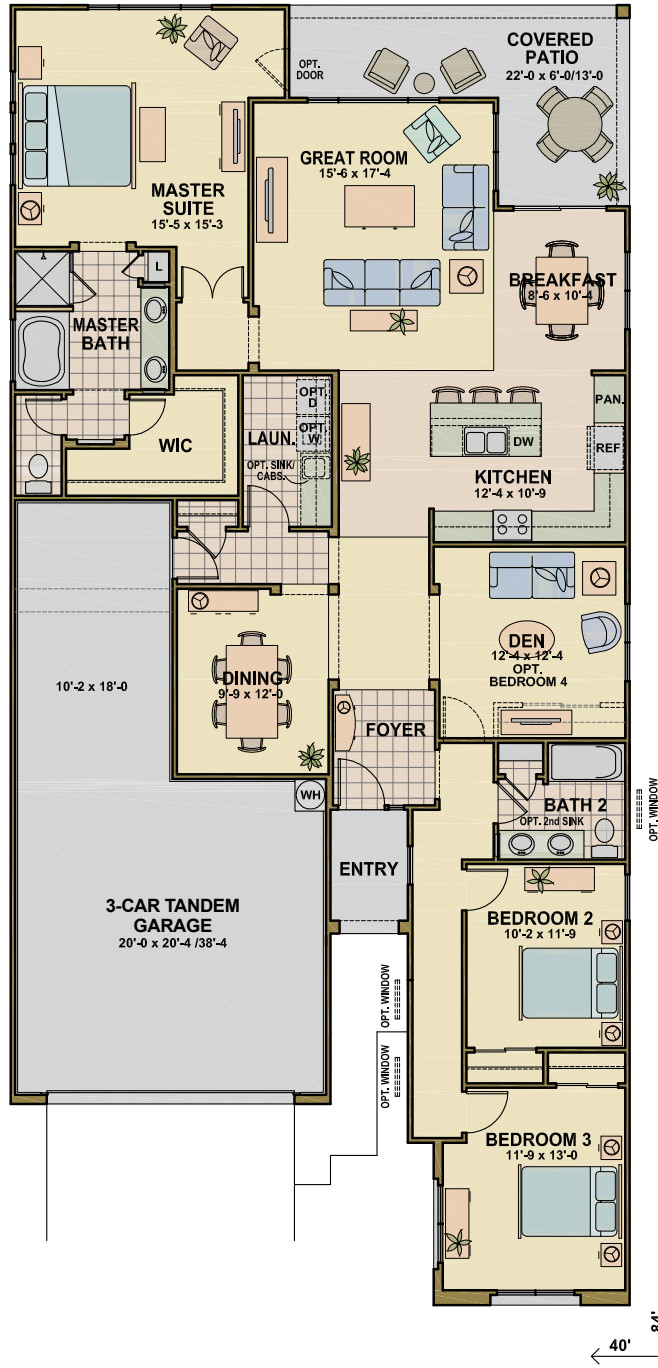

# Mesquite Trails

Seneca

2,089 square feet  
3 bedrooms  
2 baths

SENECA FLOOR PLAN

Developer reserves the right to make modifications in prices, materials, plans and specifications without prior notice. Exterior treatments, window locations and room configurations may vary with elevation. Renderings and floor plans are artistic conceptions and may not accurately depict the home as built.

## Seneca

2,089 square feet  
3 bedrooms  
2 baths

Craftsman

Spanish Eclectic

Tuscan

*Developer reserves the right to make modifications in prices, materials, plans and specifications without prior notice. Exterior treatments, window locations and room configurations may vary with elevation. Renderings and floor plans are artistic conceptions and may not accurately depict the home as built.*